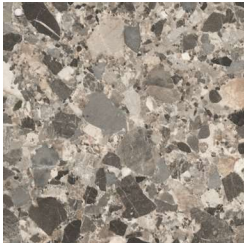

Pebble Clay

White*

Upgrade

Shamrock

Redwood

Ironstone*

Marine Blue

Carpet

**View Our
Interactive Builder
at fairmonthomes.com
to mix and match
decor to see what
color combination is
right for you!**

Cape Canaveral 25 oz. Polyester — Standard

Folklore

London Fog

Fossil

Vinyl Flooring

Interior

Counter Tops

Standard

Winter Carnival

Leche Vesta

Terrena Soapstone

Potter's Clay

Aluma Marble

White Ice Granite

Upgrade

Breccia Mojave

Antique Pine

Granito Cascata

Butcher Block
Island Countertops ONLY

Solid Surface Upgrade

Quarry Bluff